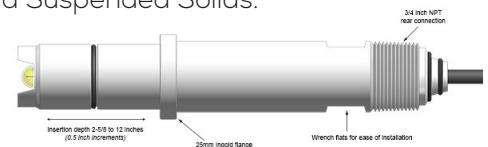

pH, ORP, Conductivity, D.O., O₂ Analyzers, Turbidity and Suspended Solids.

Barben Analytical is the market leading analytical supplier that designs, manufactures and sells analytical measurement products for the process industries.